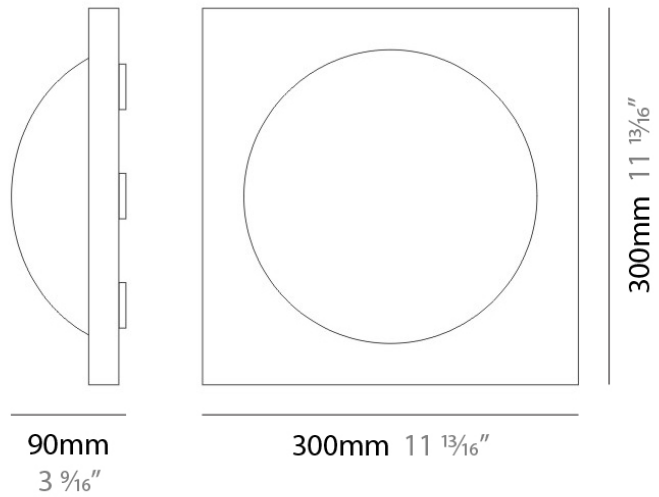

PROJECT	_____
TYPE	_____
NOTES	_____
QUANTITY	_____
DATE	_____

DOMESURFACE

D23033

GENERAL

Series: Dome
Division: Design
Mounting Type: Surface
Mounting Location: Wall
Subcategory: Ambient

PHYSICAL

Shape: Square
Length (mm): 300
Length (in): 11 ¹³/₁₆
Height (mm): 300
Height (in): 11 ¹³/₁₆
Extension (mm): 90
Extension (in): 3 ⁹/₁₆
Light Distribution: Omnidirectional
Weight (kg): 1.8
Weight (lbs): 4
Diffuser: Satin White Glass
Fixture Finish: SST
Fixture Material: Glass / Aluminum

ELECTRICAL

Number of Lamps: 1
Lamp Type: LED Retrofit
Lamp Shape: A19
Bulb Included: Bulb Not Included
Total Output Wattage (W): 15
Max. Wattage Per Lamp (W): 15
Lamp Base: E26
Dimming: Non-Dimmable
Input Voltage (V): 120

LED

OPTICAL

RATINGS AND CERTIFICATIONS

Certified By: CSA Certified to UL and CSA Standards
IP rating: IP20