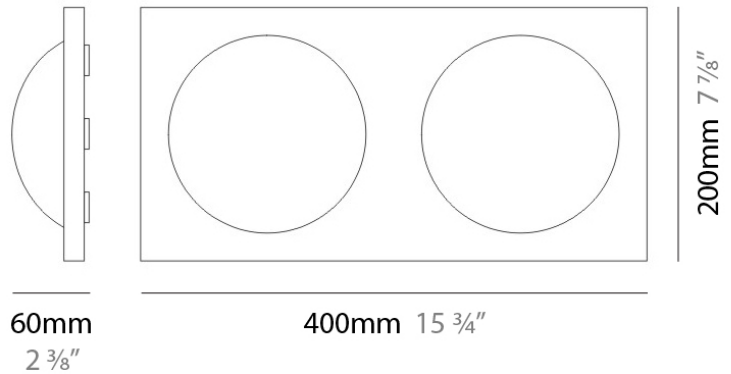

PROJECT	_____
TYPE	_____
NOTES	_____
QUANTITY	_____
DATE	_____

DOME SURFACE

D23031

GENERAL

Series: Dome
Division: Design
Mounting Type: Surface
Mounting Location: Wall
Subcategory: Ambient

PHYSICAL

Shape: Rectangle
Length (mm): 400
Length (in): 15 3/4
Height (mm): 200
Height (in): 7 7/8
Extension (mm): 60
Extension (in): 2 3/8
Light Distribution: Omnidirectional
Weight (kg): 3.2
Weight (lbs): 7
Diffuser: Satin White Glass
Fixture Finish: SST
Fixture Material: Glass / Aluminum

ELECTRICAL

Number of Lamps: 2
Lamp Type: LED Retrofit / Halogen
Bulb Included: Bulb Not Included
Total Output Wattage (W): 26 / 120
Max. Wattage Per Lamp (W): 13 / 60
Lamp Base: G9
Dimming: Non-Dimmable
Input Voltage (V): 120

LED

OPTICAL

RATINGS AND CERTIFICATIONS

Certified By: CSA Certified to UL and CSA Standards
IP rating: IP20